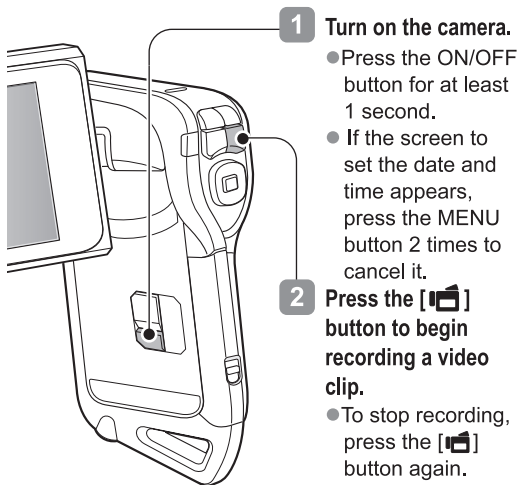

Xacti QUICK GUIDE

STEP 1 RECORD A VIDEO CLIP

If the image is not captured...

Is there enough power left in the battery? Recharge the battery pack.

(See "CHARGE THE BATTERY PACK" on the reverse side.)

STEP 2 CAPTURE A STILL IMAGE

You can capture a still image while recording a video clip.

STEP 3 VIEWING IMAGES

To switch to the Shooting Screen, press the REC/PLAY button.

Press the REC/PLAY button to switch between the Shooting Screen and the Playback Screen.