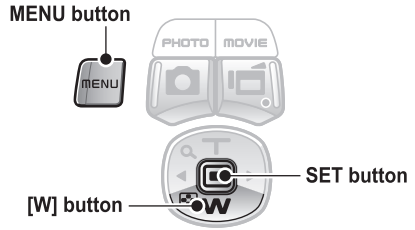

STEP 4 DELETING IMAGES