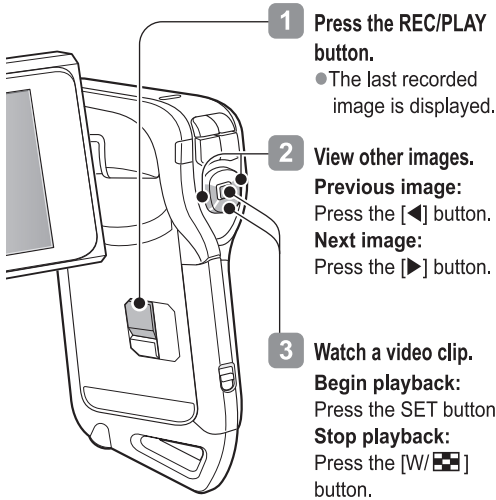

Xacti QUICK GUIDE

STEP 1 RECORD A VIDEO CLIP

If the image is not captured...

Is there enough power left in the battery? Recharge the battery pack.

(See "CHARGE THE BATTERY PACK" on the reverse side.)

STEP 2 CAPTURE A STILL IMAGE

You can capture a still image while recording a video clip.

STEP 3 VIEWING IMAGES

To switch to the Shooting Screen, press the REC/PLAY button.

Press the REC/PLAY button to switch between the Shooting Screen and the Playback Screen.