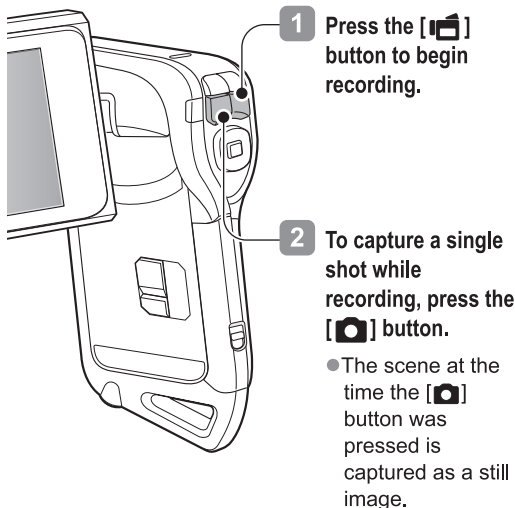

Xacti QUICK GUIDE

STEP 1 RECORD A VIDEO CLIP

If the image is not captured...

Is there enough power left in the battery? Recharge the battery pack.

(See "CHARGE THE BATTERY PACK" on the reverse side.)

STEP 2 CAPTURE A STILL IMAGE

You can capture a still image while recording a video clip.

STEP 3 VIEWING IMAGES

To switch to the Shooting Screen, press the REC/PLAY button.

Press the REC/PLAY button to switch between the Shooting Screen and the Playback Screen.