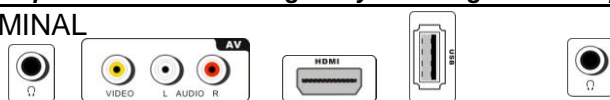

SIDE TERMINAL